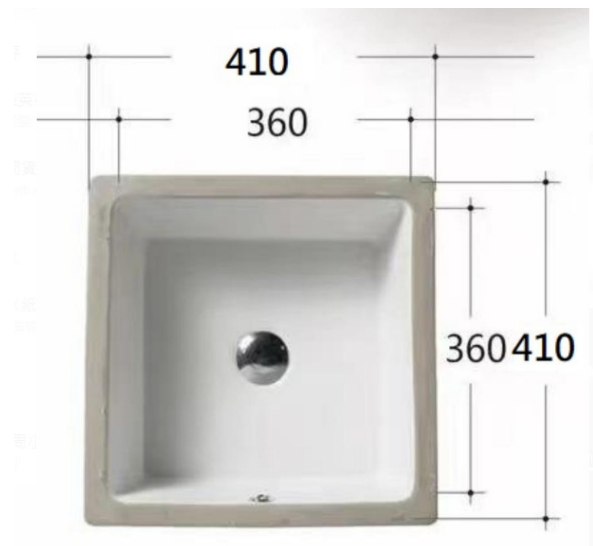

Brand : Bellini
Model : **4161B**
Color : White
Size : 410 x 410 x 180mm
Description : Under mounted basin
Origin : PRC
Remarks :

* Our company holds the right to improve the appearance, dimension and technology of the products without prior notice.