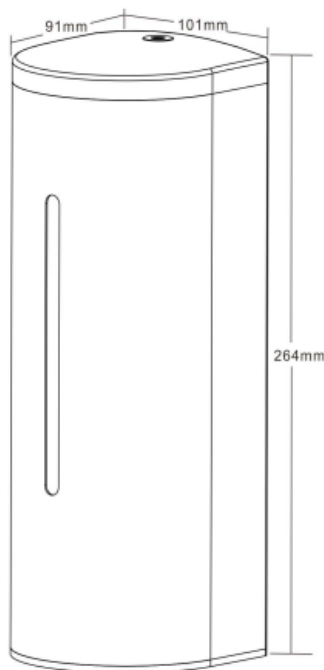

Brand	:	Bellini
Model	:	FG2020/L
Color	:	Satin
Size	:	L102 x W98 x H272mm
Description	:	Sensor soap dispenser (DC / AC) , Capacity : 1000ml , Ejection type : Liqui.
Origin	:	PRC
Remarks	:	Material : 304 Stainless steel

Liquid

滴液款

Voltage : 6VDC or 4 pcs of 5# dry battery
 One drop/Time : 0.5ml-2.5ml (5 step adjustment)
 Rated power : 3.0W
 Battery life : 10000 drops/cycles or one year
 Certificate : CE
 Packing : Brown Carton