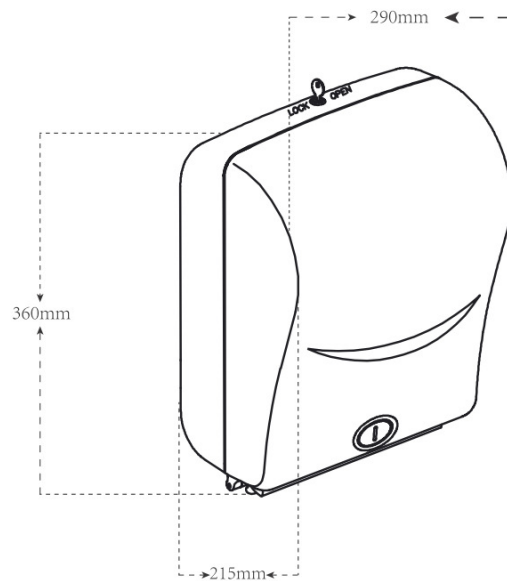

Brand : Bellini
Model : **SQ-808W or SQ-808B**
Color : White(Solid) or Black(Translucent)
Size : 290 x 215 x 360mm
Description : Auto cut tissue dispenser
Origin : PRC
Remarks :

OR

* Our company holds the right to improve the appearance, dimension and technology of the products without prior notice.